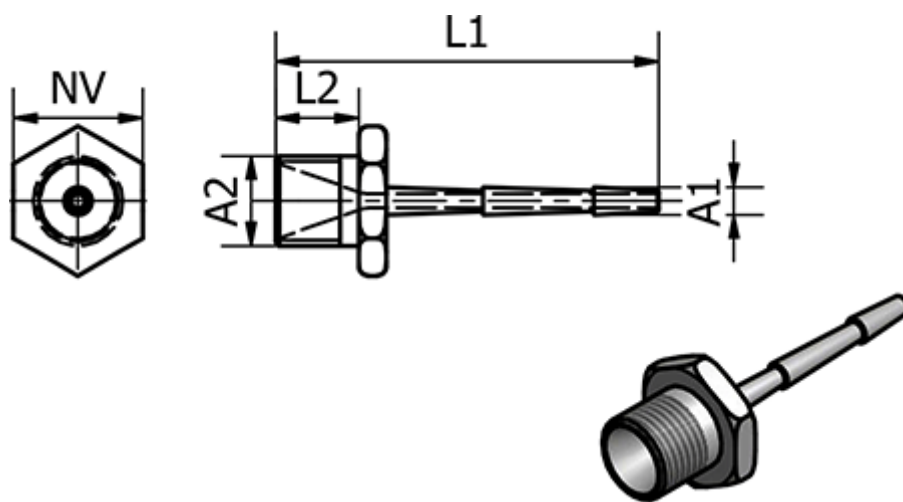

Data Sheet

Article number: 586239CES

Description: Tube Connector 239.C-ES, Ø9 - G 1/4"
Stainless

Measures

Ext. Hose Diameter A1	= 9
L1	= 48.5
L2	= 10
NV	= 17
Thread A2	= G 1/4"